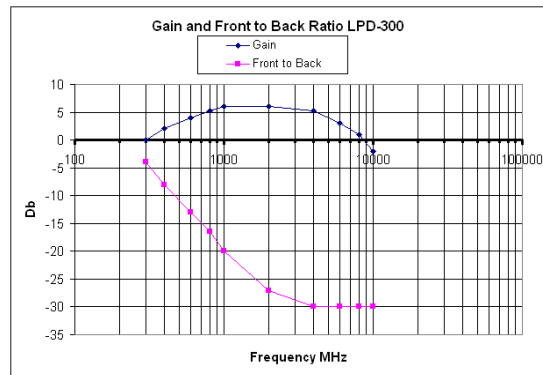

## Portable Log Periodic Antenna Kit Model LPK-01

Frequency Range: 300 MHz to 9 GHz  
 Frequency Range: 600 MHz to 18 GHz  
 Radiation Pattern: Unidirectional in the H and E planes  
 Front-to-Back Ratio: 4 to 30 dB  
 Power Gain: -0 to +6 dBi, nominal  
 Impedance: 50 Ohm, nominal

The LPD-600 and LPD-300 are lightweight, medium-gain, log periodic antennas manufactured on FR4 .063" fiberglass board. They have a useful frequency range of 300 MHz to 18 GHz and receive linear polarized radio waves. The antennas have an SMA connector and incorporate a handle, cable strain relief, and 1/4"-20 threaded insert for mounting on a camera tripod.