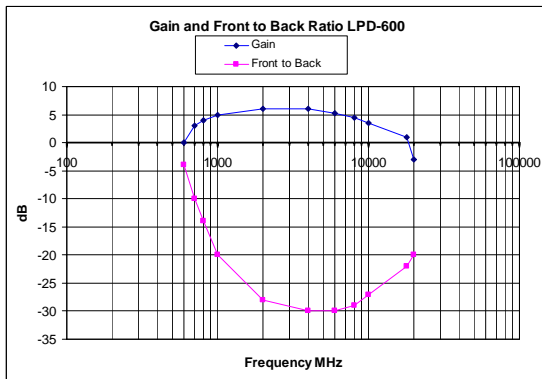

## Portable Log Periodic Antenna Kit Model LPK-01

Frequency Range: 300 MHz to 9 GHz  
 Frequency Range: 600 MHz to 18 GHz  
 Radiation Pattern: Unidirectional in the H and E planes  
 Front-to-Back Ratio: 4 to 30 dB  
 Power Gain: -0 to +6 dBi, nominal  
 Impedance: 50 Ohm, nominal

The LPD-600 and LPD-300 are lightweight, medium-gain, log periodic antennas manufactured on FR4 .063" fiberglass board. They have a useful frequency range of 300 MHz to 18 GHz and receive linear polarized radio waves. The antennas have an SMA connector and incorporate a handle, cable strain relief, and 1/4"-20 threaded insert for mounting on a camera tripod.